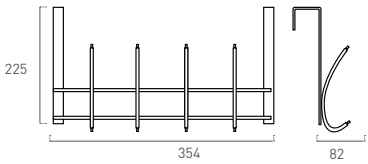

Acero Chrome steel

MAX  
4 cm

3

mm

82

HB902CR6

HB902BL6

HB902NE6