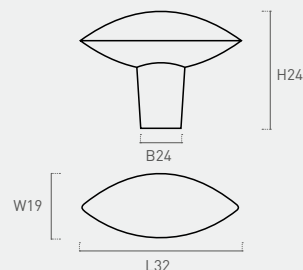

04

zamak

Color	Cod.	Ref.	L	W	B	H	
	04601	04.33.93	32	19	9	24	12
	04617	04.33.94	32	19	9	24	12