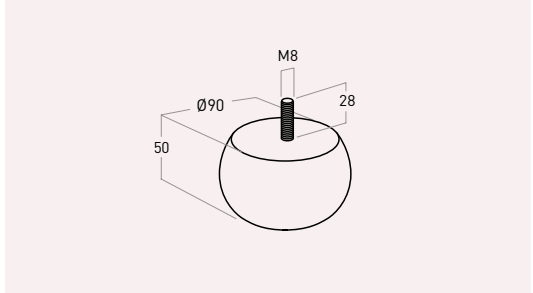

5050 PEFC/14-35-00303 **madera wood**

Color	Cod.	Ref.	H	Packs
03	5050BL	5050.50.03	50	6
08	5050NE	5050.50.08	50	6
60	5050HC	5050.50.60	50	6
62	5050HN	5050.50.62	50	6
65	5050WE	5050.50.65	50	6

5044 PEFC/14-35-00303 **madera wood**