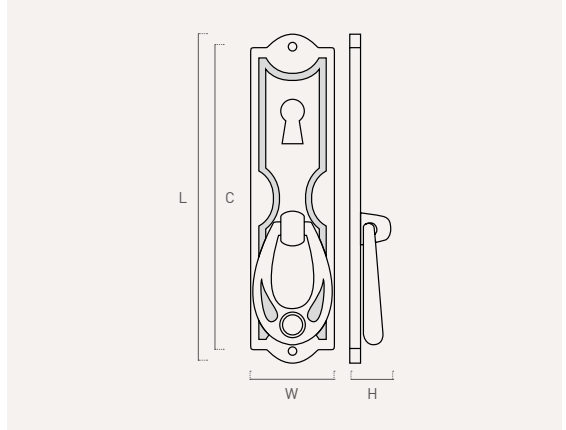

237

zamak

Color	Cod.	Ref.	C	L	W	H	📦
73	2377C	237.107.73	96	106	26	13	12
80	2377P	237.107.80	96	106	26	13	12

238

zamak

Color	Cod.	Ref.	C	L	W	H	📦
73	2387C	238.107.73	96	106	26	13	12
80	2387P	238.107.80	96	106	26	13	12