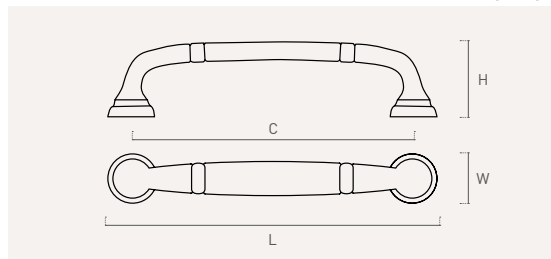

77

zamak

Color Cod. Ref. C L W H

72 **77615** 77.96.72 **96** 113 15-16 25 12