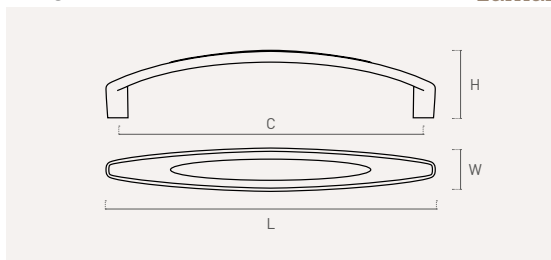

zamak

Color Cod. Ref. C L W H

74 **205818** 205.128.74 **128** 152 19 21 12

75

zamak

Color	Cod.	Ref.	C	L	W	H	
72	75615	75.96.72	96	112	15	30	12

76

zamak