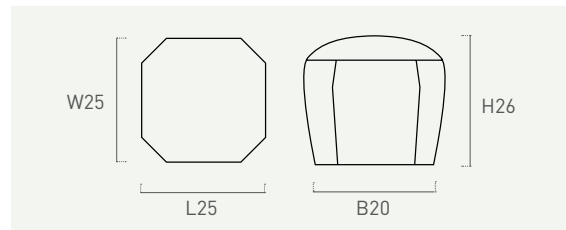

Color Cod. Ref. 

Ø	H	B
---	---	---

43 **1079HU** 1079.38.43 38 29 24 12

103

nácar nacre

Color 46 Cod. **103B1** Ref. 103.29.46 L W H 31 31 20 12

107

hueso-madera bone-wood