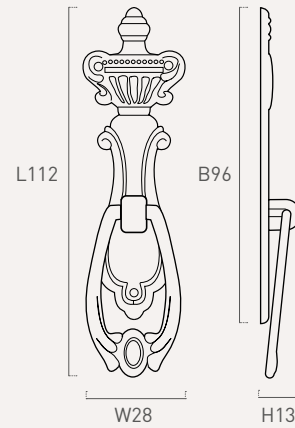

220BBB1

220BPB1

220

zamak

Color	Cod.	Ref.	L	W	H	C	
31	<b>220LT1</b>	220.50.31	50	43	18	35	12
74	<b>220B1</b>	220.50.74	50	43	18	35	12
87	<b>220BBB1</b>	220.50.87	50	43	18	35	12
88	<b>220BPB1</b>	220.50.88	50	43	18	35	12