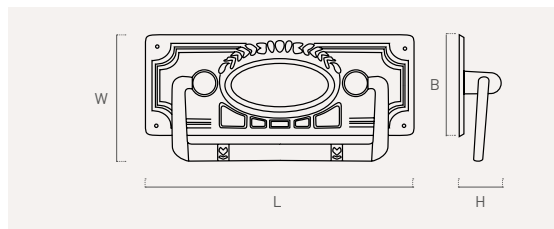

255

zamak

Color	Cod.	Ref.	L	W	H	B	
	2550C	255.85.70	84	40	13	32	12