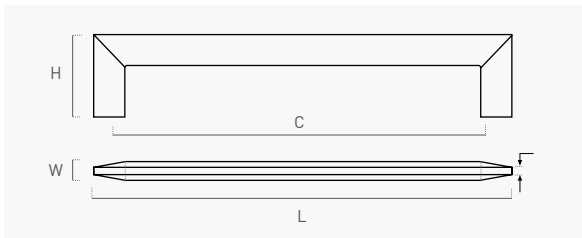

888

zamak

Color	Cod.	Ref.	C	L	W	H	
93	888001	888.160.93	160	180	8	34	12
101	888025	888.160.101	160	180	8	34	12