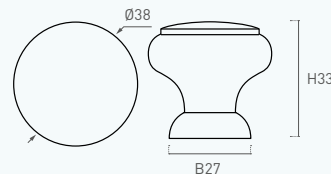

pág. 56/195

Color	Cod.	Ref.	Ø	B	H	📦
03	403BL	403.40.03	38	27	33	12
11	403RS	403.40.11	38	27	33	12
13	403GR	403.40.13	38	27	33	12
14	403AZC	403.40.14	38	27	33	12
27	403AR	403.40.27	38	27	33	12

Surtido/ Assortment

403SB	403S1.40.35	38	27	33	30