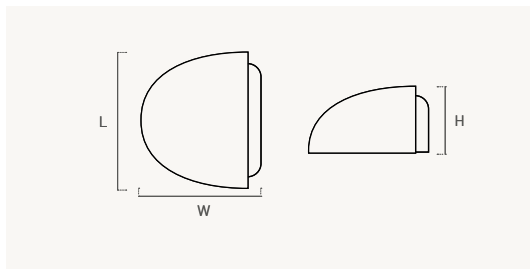

496 (Granel) PEFC® PEFC/14-35-00303 wood

Adhesive

Color	Cod.	Ref.	L	W	H	
	496AZ2	496.49.02	47	38	24	6
	496BL	496.49.03	47	38	24	6
	496MG	496.49.04	47	38	24	6
	496NA	496.49.07	47	38	24	6
	496NE	496.49.08	47	38	24	6
	496VE	496.49.09	47	38	24	6
	496RJ	496.49.10	47	38	24	6
	496RS	496.49.11	47	38	24	6
	496AZ	496.49.14	47	38	24	6
	496BE	496.49.21	47	38	24	6
	496CH	496.49.23	47	38	24	6
	496SP	496.49.59	47	38	24	12
	496HN	496.49.62	47	38	24	12
	496RB	496.49.67	47	38	24	12