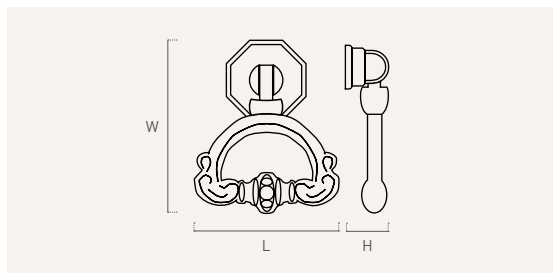

Color	Cod.	Ref.	Ø	H	
74	<b>206418</b>	206.40.74	<b>40</b>	14	12

206

zamak

Color	Cod.	Ref.	C	L	W	H	
74	<b>206618</b>	206.96.74	<b>96</b>	110	14	29	12

210

zamak

Color Cod. Ref. L W H

74 210618 210.36.74 36 40 14 12