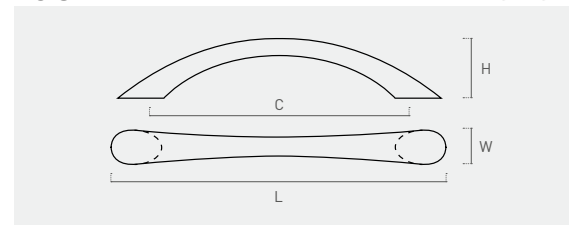

58

zamak

Color	Cod.	Ref.	C	L	W	H	
	58602	58.96.92	96	112	5-11	22	12
	58802	58.128.92	128	150	6-17	29	12
	58601	58.96.93	96	112	5-11	22	12
	58801	58.128.93	128	150	6-17	29	12
	58617	58.96.94	96	112	5-11	22	12
	58817	58.128.94	128	150	6-17	29	12