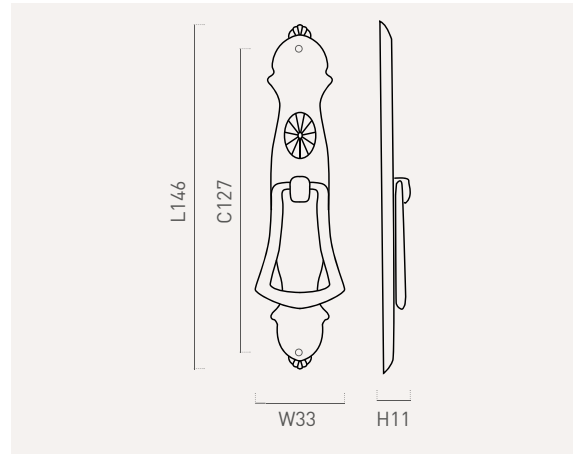

298BB1

298PB1

294

zamak

Color	Cod.	Ref.	C	W	L	H	📦
31	<b>294LT1</b>	294.145.31	127	33	146	11	12
74	<b>294BR1</b>	294.145.74	127	33	146	11	12
86	<b>294NF1</b>	294.145.86	127	33	146	11	12
98	<b>294CB1</b>	294.145.98	127	33	146	11	12