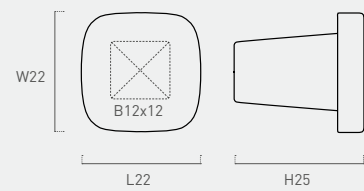

31

zamak

Color	Cod.	Ref.	L	W	B	H	
	31217	31.22.94	22	22	12x12	25	12
	31216	31.22.95	22	22	12x12	25	12