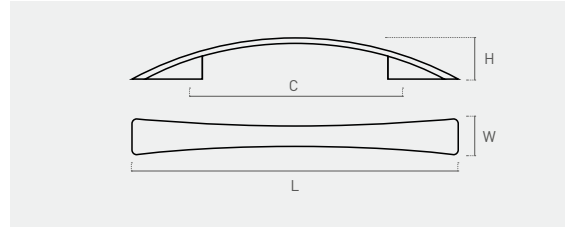

99

zamak

Color	Cod.	Ref.	C	L	W	H	
	99617	99.96.94	96	121	12-16	17	12
94	99817	99.128.94	128	157	13-19	25	12