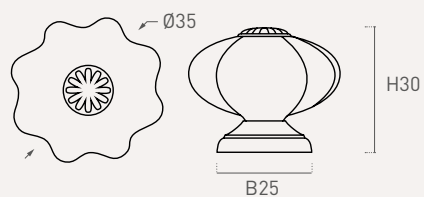

Color	Cod.	Ref.	Ø	H	B	⊠
01	483J3	48.33.01	35	30	25	12
02	483J1	48.33.02	35	30	25	12
03	483J0	48.33.03	35	30	25	12
05	483J5	48.33.05	35	30	25	12
12	483J2	48.33.12	35	30	25	12
24	483H1	48.33.24	35	30	25	12

Surtido/ Assortment

483SU	48.33.35	33	30	25