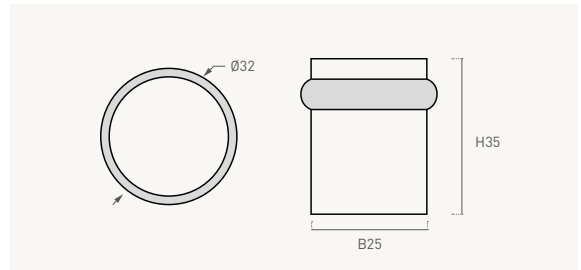

833

stainless steel

Color	Cod.	Ref.	Ø	B	H	⊞
95	8337AI	833.25.95	32	25	35	12

AISI 304