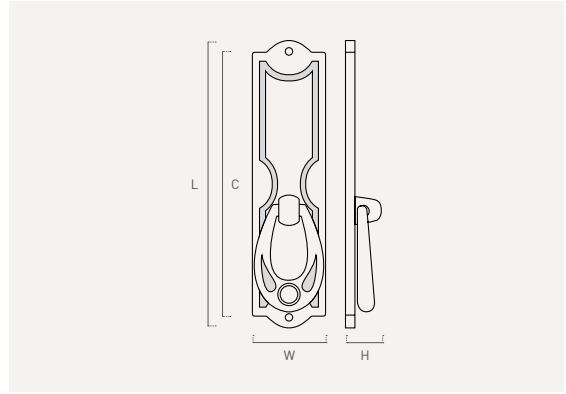

237

zamak

Color	Cod.	Ref.	C	L	W	H	📦
73	2377C	237.107.73	96	106	26	13	12
80	2377P	237.107.80	96	106	26	13	12