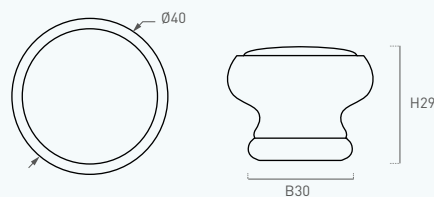

450 PEFC/14-35-00303

madera tela
wood fabric

Color	Cod.	Ref.	Ø	B	H	📦
	450BL109	450-109.40.10	40	30	29	12