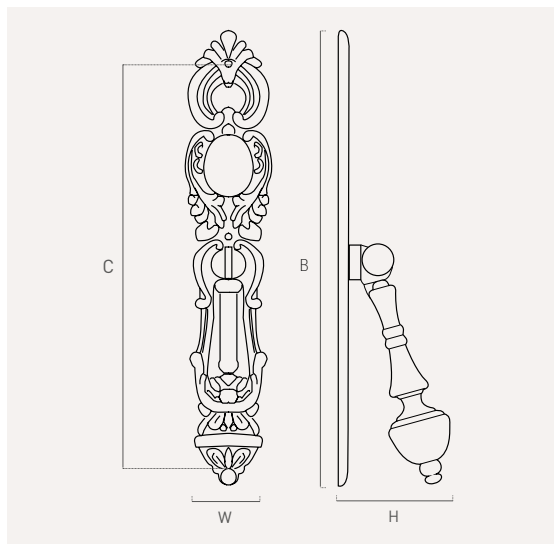

171A

zamak

Color	Cod.	Ref.	B	W	H	C	☒
	171A3	171A.106.74	106	22	22	90	12
74	171A2	171A.131.74	131	24	24	110	12
	171A1	171A.175.74	175	29	26	154	12