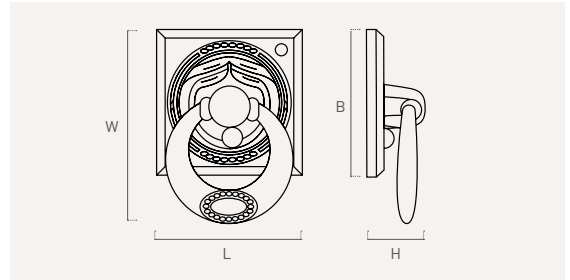

244

zamak

Color Cod. Ref. L W H B

73 **2442C** 244.30.73 **30 40 15 31 12**