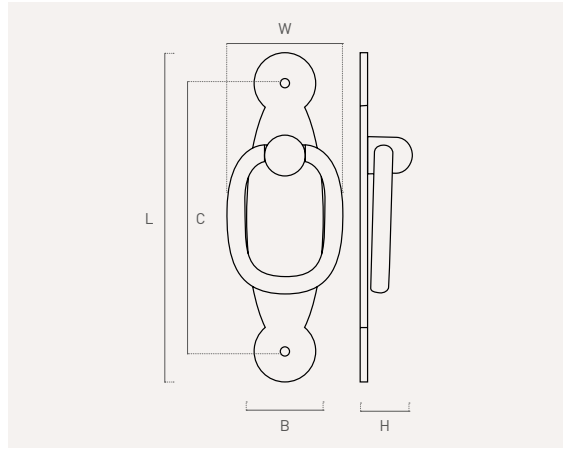

252

zamak

Color	Cod.	Ref.	C	L	W	H	B	
70	2520C	252.90.70	73	90	32	14	21	12
77	2520N	252.90.77	73	90	32	14	21	12