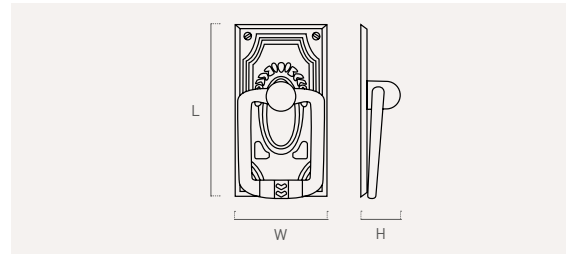

257

zamak

Color	Cod.	Ref.	L	W	H	📦
70	2570C	257.50.70	50	27	12	12