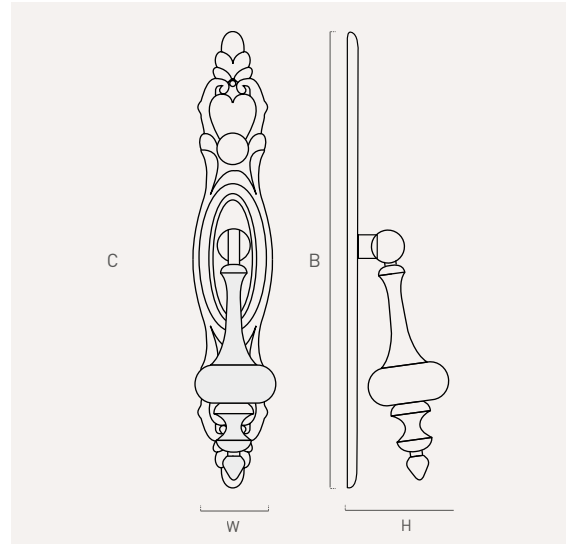

173A

zamak

Color	Cod.	Ref.	B	W	H	C	📦
	173BR1	173.135.74	107	27	27	82	12
	173BR2	173.152.74	130	25	27	95	12
	173BR3	173.175.74	167	27	27	128	12
	173PT1	173.135.80	107	27	27	82	12
	173PT2	173.152.80	130	25	27	95	12
	173PT3	173.175.80	167	27	27	128	12

173B

zamak

Color	Cod.	Ref.	L	W	H	B	C	📦
	173BR4	173.107.74	107	38	18	28	82	12
	173BR5	173.130.74	130	34	18	24	96	12
	173PT4	173.107.80	107	38	18	28	82	12
	173PT5	173.130.80	130	34	18	24	96	12