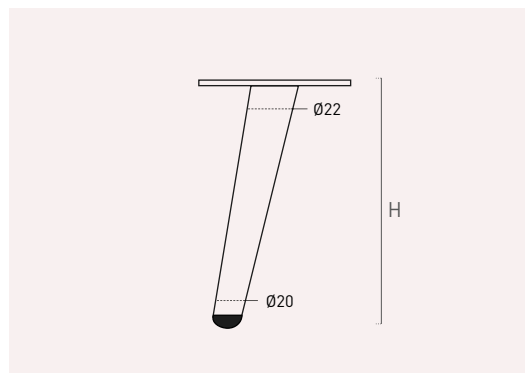

A GRANEL BULK	Color	Cod.	Ref.	H	
	03	50911BL	5091.150.03	150	4
	08	50911NE	5091.150.08	150	4
	96	50911OR	5091.150.96	150	4

B5090

Con Colgador y EAN
Euroslot & Barcode

03	B50911BL	B5091.150.03	150	4
08	B50911NE	B5091.150.08	150	4
96	B50911OR	B5091.150.96	150	4