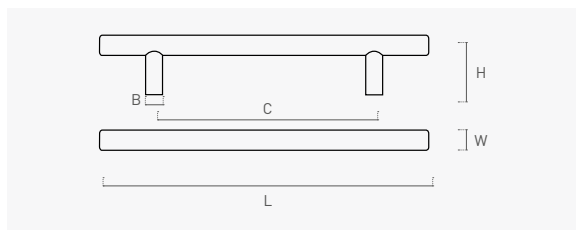

65G

acero inox stainless steel