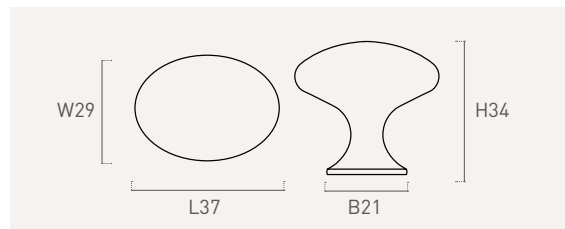

265

zamak

Color	Cod.	Ref.	L	W	H	B	12
70	2650C	265.37.70	37	29	34	21	12