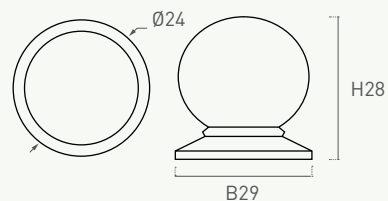

151

hueso bone