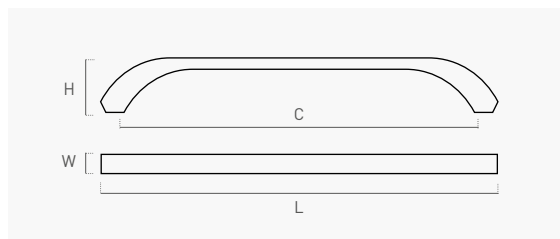

889

zamak

Color	Cod.	Ref.	C	L	W	H	
101	889025	889.160.101	160	174	12	22	12

877

zamak