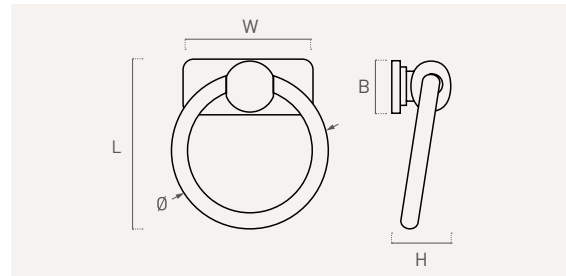

228

zamak

Color	Cod.	Ref.	L	W	H	
	<b>228C1</b>	228.22.74	<b>22</b>	13	7	12

223

zamak

Color	Cod.	Ref.	Ø	L	W	H	B	Icon
77	<b>2230N</b>	223.50.77	46	54	45	19	21	12

250

zamak