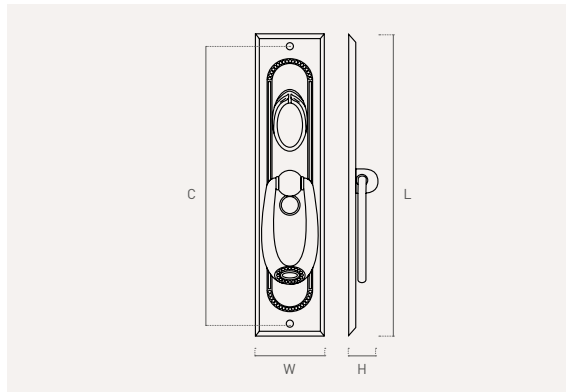

237

zamak

Color	Cod.	Ref.	C	L	W	H	📦
73	2377C	237.107.73	96	106	26	13	12
80	2377P	237.107.80	96	106	26	13	12

238

zamak

Color	Cod.	Ref.	C	L	W	H	📦
73	2387C	238.107.73	96	106	26	13	12
80	2387P	238.107.80	96	106	26	13	12

242

zamak

Color	Cod.	Ref.	L	W	H	C	📦
73	2420C	242.110.73	110	25	12	98	12