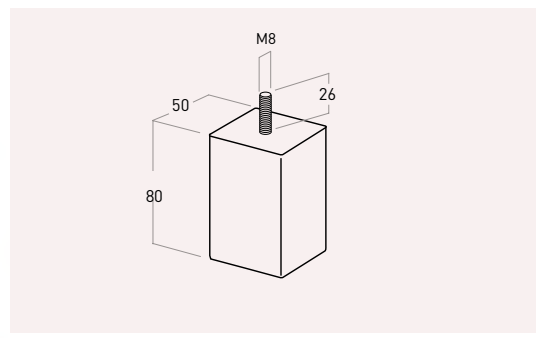

5041 PEFC/14-35-00303 **madera wood**

Color	Cod.	Ref.	H	
03	5041BL	5041.80.03	80	8
08	5041NE	5041.80.08	80	8
60	5041HC	5041.80.60	80	8