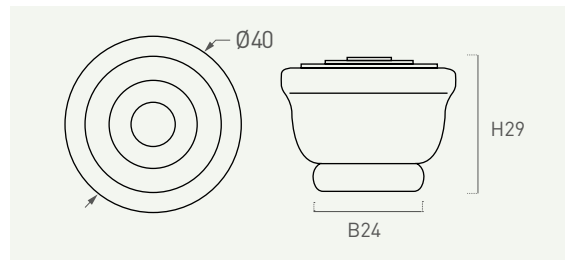

1078

resina resin

Color Cod. Ref.

Ø	H	B

43 **1078HU** 1078.40.43 40 29 24 12