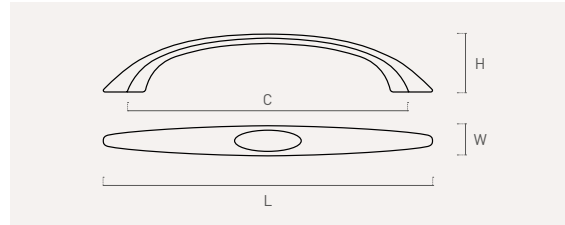

55

zamak

Color	Cod.	Ref.	C	L	W	H	
73	55615	55.96.73	96	126	13	25	12
	55815	55.128.73	128	160	15	28	12