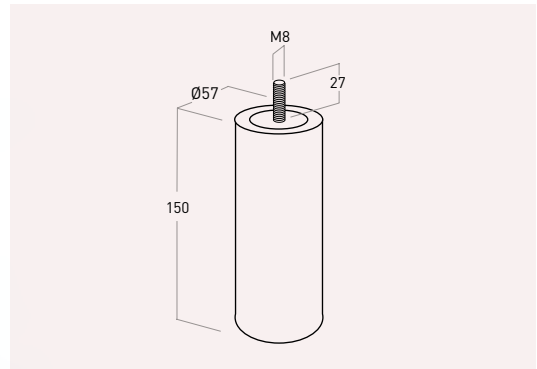

5045 PEFC® PEFC/14-35-00303 **madera wood**

Color	Cod.	Ref.	H	Icon
03	5045BL	5045.150.03	150	8
08	5045NE	5045.150.08	150	8
60	5045HC	5045.150.60	150	8