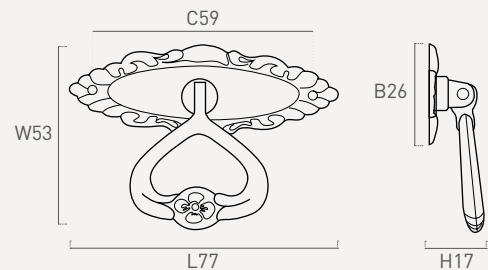

221

zamak

Color	Cod.	Ref.	L	W	H	B	C	
74	221C1	221.77.74	77	53	17	26	59	12