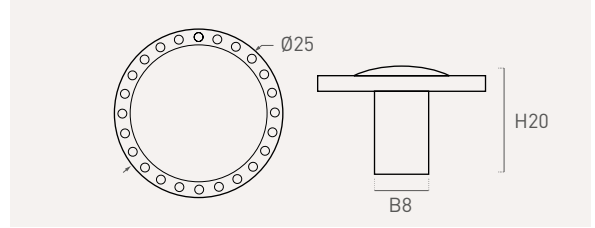

Color	Cod.	Ref.	L	W	H	B	
74	<b>220A1</b>	220.112.74	112	28	13	96	12

221

zamak

Color	Cod.	Ref.	L	W	H	B	C	
74	<b>221C1</b>	221.77.74	77	53	17	26	59	12

387

zamak

Color	Cod.	Ref.	Ø	H	B	📦
31	<b>38731</b>	387.25.31	25	20	8	12
74	<b>387BR</b>	387.25.74	25	20	8	12
80	<b>387PT</b>	387.25.80	25	20	8	12