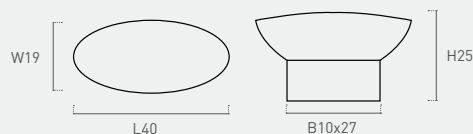

22

zamak

Color	Cod.	Ref.	Ø	B	H	
	<b>22817</b>	22.35.94	<b>33</b>	14	27	12

27

zamak

Color	Cod.	Ref.	L	W	B	H	
	<b>27416</b>	27.40.95	<b>40</b>	19	10x27	25	12
	<b>27417</b>	27.40.94	<b>40</b>	19	10x27	25	12

04