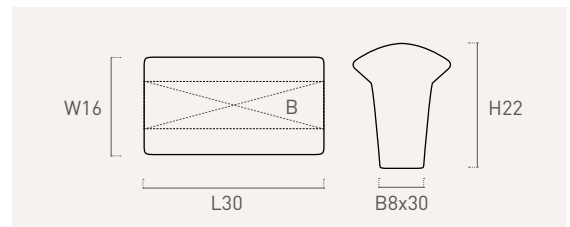

266

zamak

Color Cod. Ref.

☒ 70 **2660C** 266.27.70 **27** 23 18 12

267

zamak

Color Cod. Ref.

☒ 70 **2670C** 267.25.70 **25** 25 21 9 12

268

zamak

Color Cod. Ref.

☒ 70 **2680C** 268.30.70 **30** 16 22 8x30 12