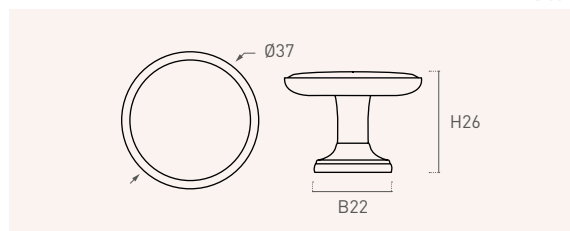

120

121

122

123

124

550

metal

Color	Cod.	Ref.	Ø	H	B	
	<b>550PT120</b>	550-120.37.80	<b>37</b>	26	22	12
	<b>550PT121</b>	550-121.37.80	<b>37</b>	26	22	12
	<b>550PT122</b>	550-122.37.80	<b>37</b>	26	22	12
	<b>550PT123</b>	550-123.37.80	<b>37</b>	26	22	12
	<b>550PT124</b>	550-124.37.80	<b>37</b>	26	22	12