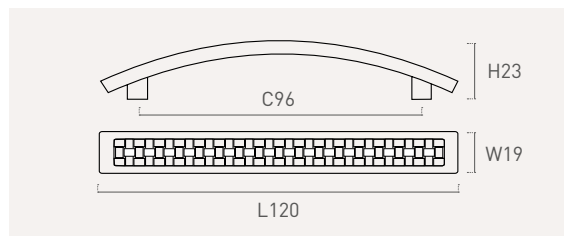

74 200318 200.30.74 30 30 26 8 12

Color Cod. Ref. C L W H

74 200618 200.96.74 96 119 8 28 12

201

zamak

Color Cod. Ref. L W H B

74 201718 201.25.74 25 25 17 9 12

Color Cod. Ref. C L W H