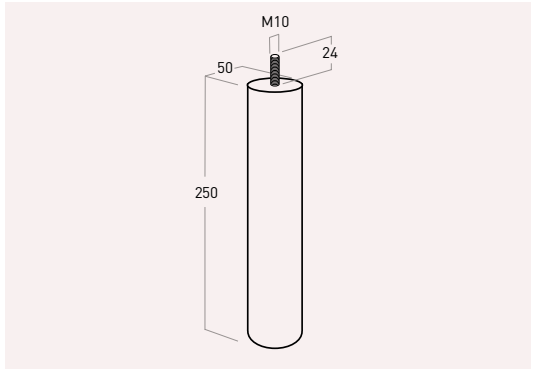

Color	Cod.	Ref.	H	Packs
03	5044BL	5044.250.03	250	8
08	5044NE	5044.250.08	250	8
60	5044HC	5044.250.60	250	8
61	5044HM	5044.250.61	250	8
62	5044HN	5044.250.62	250	8

x4