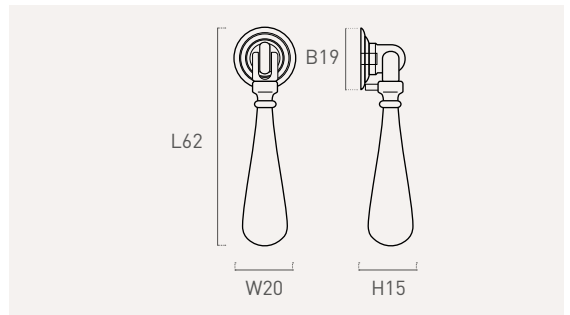

226

zamak

Color	Cod.	Ref.	Ø	H	C	📦
74	<b>226C1</b>	226.35.74	35	15	24	12

225

zamak

Color	Cod.	Ref.	L	W	H	B	📦
31	<b>22531</b>	225.62.31	62	20	15	19	12
74	<b>225C1</b>	225.62.74	62	20	15	19	12

05

zamak