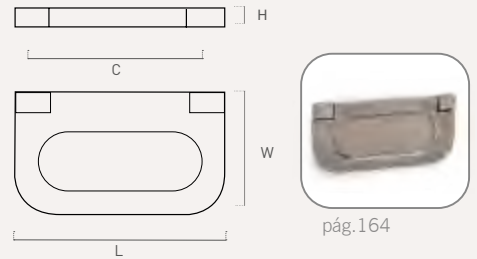

73

zamak

Color	Cod.	Ref.	L	W	H	
73	<b>73218</b>	73.93.74	93	40	21	12

885

zamak

Color	Cod.	Ref.	C	L	W	H	
74	<b>885418</b>	885.64.74	64	75	35	5	12

74

zamak