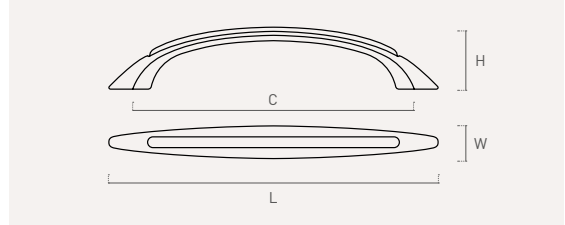

52

zamak

Color	Cod.	Ref.	C	L	W	H	
31	52631	52.96.31	96	126	13	27	12
	52831	52.128.31	128	160	15	30	12
72	52606	52.96.72	96	126	13	27	12
	52806	52.128.72	128	160	15	30	12
74	52618	52.96.74	96	126	13	27	12
	52818	52.128.74	128	160	15	30	12