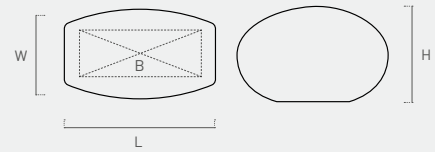

29

zamak

Color	Cod.	Ref.	L	W	B	H	
	29316	29.30.95	30	13	10x16	19	12