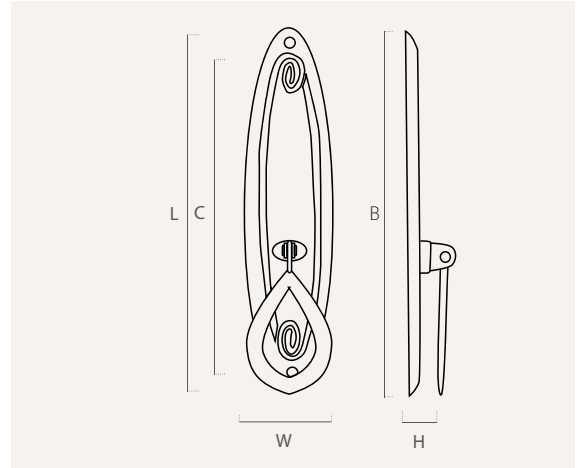

Color	Cod.	Ref.	C	L	B	W	H	
74	295BR1	295.143.74	137	152	148	29	15	12
74	295BR2	295.111.74	93	112	102	29	15	12
86	295NF1	295.143.86	137	152	148	29	15	12
86	295NF2	295.111.86	93	112	102	29	15	12
98	295CB1	295.143.98	137	152	148	29	15	12
98	295CB2	295.111.98	93	112	102	29	15	12

Color	Cod.	Ref.	L	W	H	
31	295LT4	295.56.31	56	33	14	12
31	295LT3	295.79.31	79	44	14	12
74	295BR4	295.56.74	56	33	14	12
74	295BR3	295.79.74	79	44	14	12
86	295NF4	295.56.86	56	33	14	12
86	295NF3	295.79.86	79	44	14	12
98	295CB4	295.56.98	56	33	14	12
98	295CB3	295.79.98	79	44	14	12