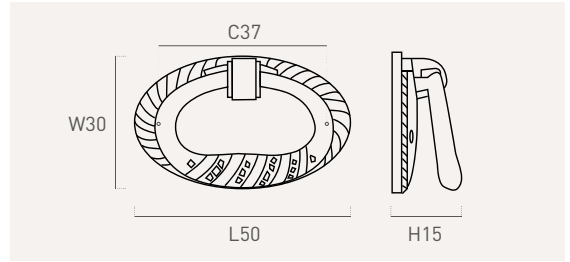

299

zamak

Color	Cod.	Ref.	L	W	H	C	
87	299BB1	299.50.87	50	30	15	37	12

298

zamak

Color	Cod.	Ref.	L	W	H	C	
31	298LT1	298.47.31	46	33	11	37	12
87	298BB1	298.47.87	46	33	11	37	12
88	298PB1	298.47.88	46	33	11	37	12