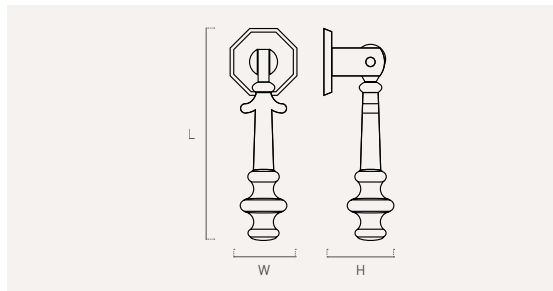

210

zamak

Color Cod. Ref. L W H

74 210718 210.67.74 67 22 23 12