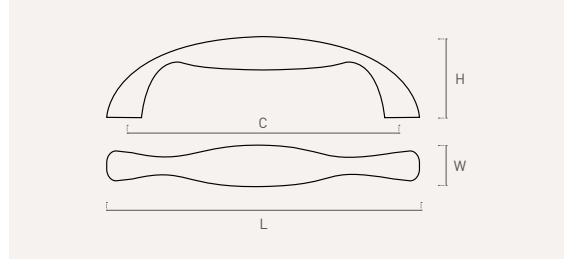

zamak

Color Cod. Ref. C L W H

74 **205818** 205.128.74 **128** 152 19 21 12

75

zamak

Color	Cod.	Ref.	C	L	W	H	
72	75615	75.96.72	96	112	15	30	12

76

zamak