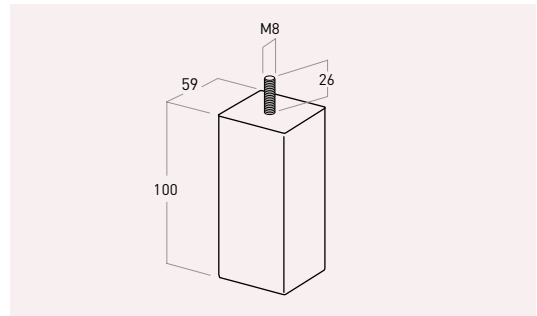

5042 PEFC® PEFC/14-35-00303 **madera wood**

Color	Cod.	Ref.	H	Icon
03	5042BL	5042.100.03	100	8
08	5042NE	5042.100.08	100	8
60	5042HC	5042.100.60	100	8
62	5042HN	5042.100.62	100	8
65	5042WE	5042.100.65	100	8