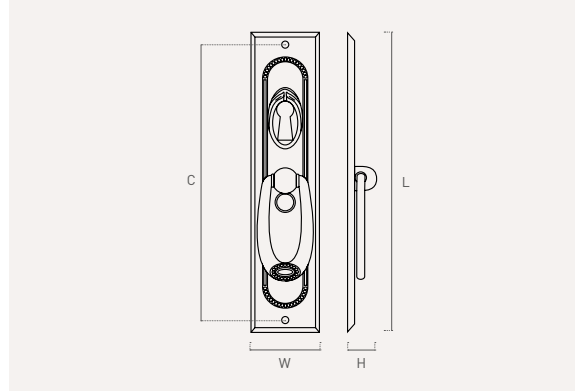

242

zamak

Color	Cod.	Ref.	L	W	H	C	📦
73	2420C	242.110.73	110	25	12	98	12

242 K

zamak

Color Cod. Ref. L W H C

73 **2421C** 242K.110.73 **110 25 12 98 12**

244