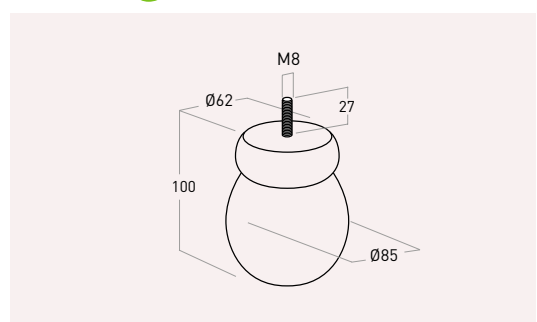

5049 PEFC® PEFC/14-35-00303 **madera wood**