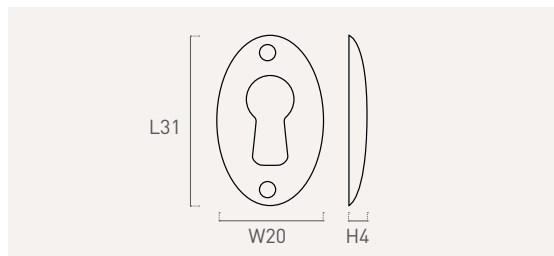

Color	Cod.	Ref.	L	W	H	C	
	2888C	288.87.70	87	16	2	-	12
	2880C	288.180.70	180	21	2	158	12

239

zamak