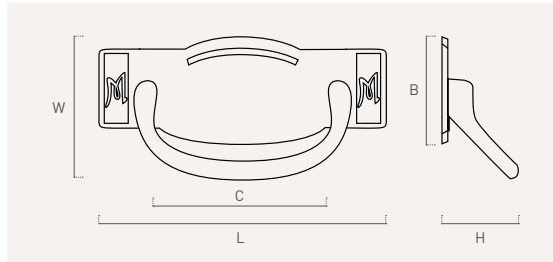

277

zamak

Color	Cod.	Ref.	C	L	W	H	B	
70	2772C	277.32.70	32	64	32	23	28	12
	2774C	277.64.70	64	94	44	24	36	12