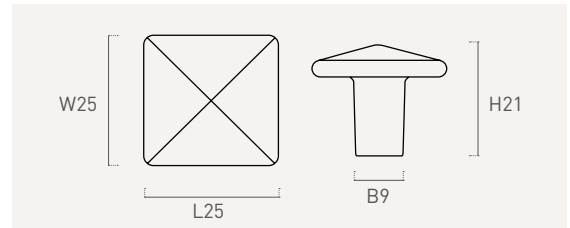

267

zamak

Color Cod. Ref.

☒ 70 **2670C** 267.25.70 **25** 25 21 9 12