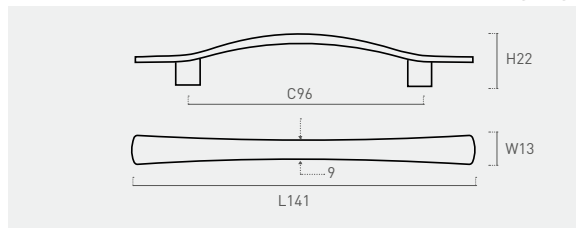

873

zamak

Color	Cod.	Ref.	C	L	W	H	📦
93	873601	873.96.93	96	141	13	22	12
94	873617	873.96.94	96	141	13	22	12
95	873616	873.96.95	96	141	13	22	12