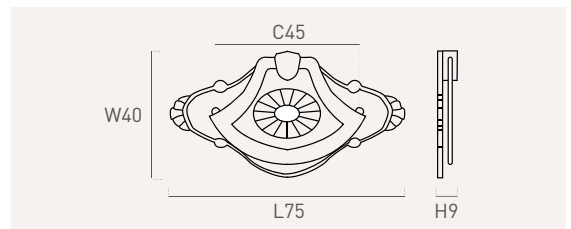

294

zamak

Color	Cod.	Ref.	C	W	L	H	📦
31	294LT1	294.145.31	127	33	146	11	12
74	294BR1	294.145.74	127	33	146	11	12
86	294NF1	294.145.86	127	33	146	11	12
98	294CB1	294.145.98	127	33	146	11	12

294

zamak

Color	Cod.	Ref.	L	W	C	H	📦
31	294LT2	294.75.31	75	40	45	9	12
74	294BR2	294.75.74	75	40	45	9	12
86	294NF2	294.75.86	75	40	45	9	12
98	294CB2	294.75.98	75	40	45	9	12