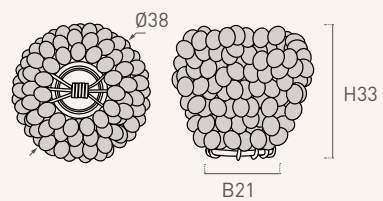

559

glass - brass

Color	Cod.	Ref.	Ø	H	B	Box
	559CR	559.38.26	38	33	21	12