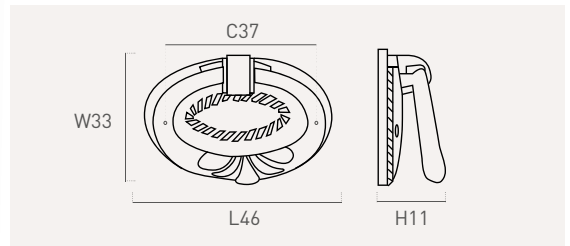

299

zamak

Color	Cod.	Ref.	L	W	H	C	
87	<b>299BB1</b>	299.50.87	50	30	15	37	12

298

zamak

Color	Cod.	Ref.	L	W	H	C	
31	<b>298LT1</b>	298.47.31	46	33	11	37	12
87	<b>298BB1</b>	298.47.87	46	33	11	37	12
88	<b>298PB1</b>	298.47.88	46	33	11	37	12