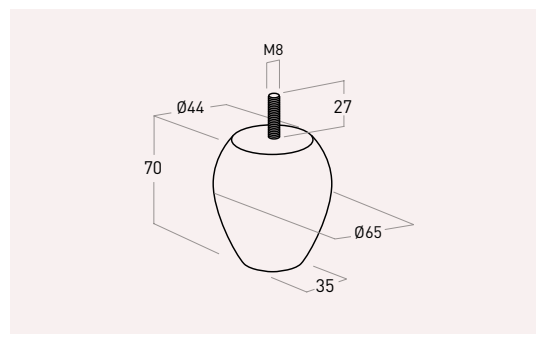

**5048** PEFC/14-35-00303 **madera wood**

Color	Cod.	Ref.	H	
60	<b>5048HC</b>	5048.70.60	<b>70</b>	8
62	<b>5048HN</b>	5048.70.62	<b>70</b>	8
63	<b>5048WE</b>	5048.70.65	<b>70</b>	8