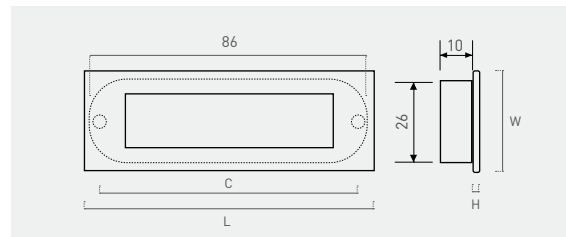

866

zamak

Color	Cod.	Ref.	C	L	W	H	
94	866217	866.92.94	76	92	32	2	12