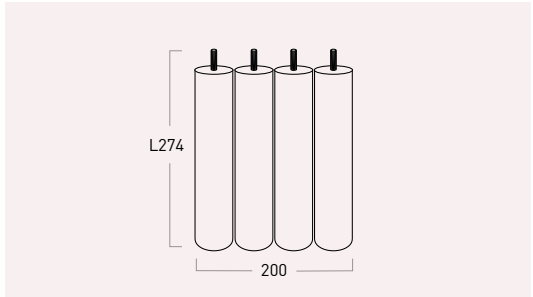

PEFC/14-35-00303

P5044 (Pack) **madera wood**