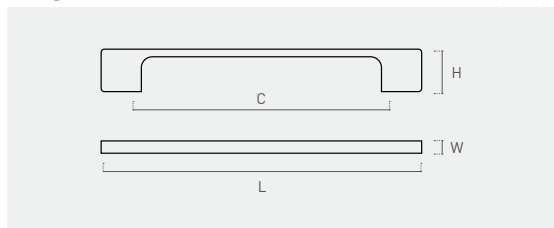

79

zamak

Color	Cod.	Ref.	C	L	W	H	
	79617	79.96.94	96	128	8	24	12
94	79817	79.128.94	128	154	8	25	12