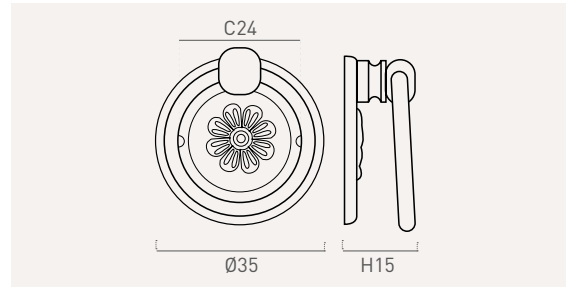

226

zamak

Color	Cod.	Ref.	Ø	H	C	📦
74	226C1	226.35.74	35	15	24	12