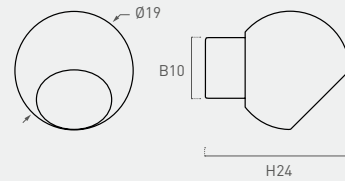

30

zamak

Color	Cod.	Ref.	Ø	B	H	
	<b>30717</b>	30.25.94	24	17	21	12
	<b>30716</b>	30.25.95	24	17	21	12

32

zamak

Color	Cod.	Ref.	Ø	B	H	
	<b>32217</b>	32.20.94	19	10	24	12
	<b>32216</b>	32.20.95	19	10	24	12

07