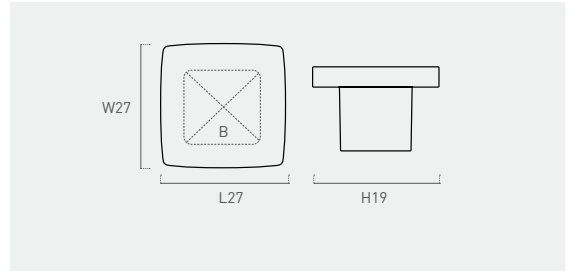

790

ABS

Color	Cod.	Ref.	L	W	B	H	
94	7905CR	790.27.94	27	27	15x15	19	12

789

ABS