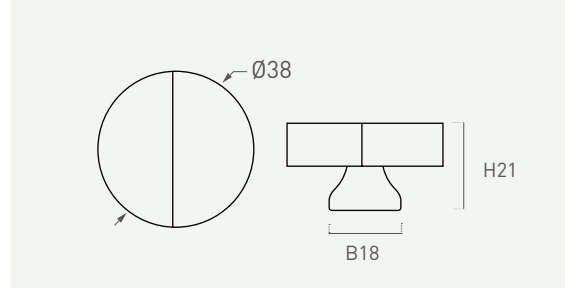

Color	Cod.	Ref.	Ø	H	B	Icon
61	1075MI	1075.38.61	38	22	19	12

1076

resina-madera resin-wood

Color	Cod.	Ref.	Ø	H	B	Icon
43	1076HU	1076.42.43	42	21	19	12

1077

resina-madera resin-wood

Color Cod. Ref. 

Ø	H	B
---	---	---