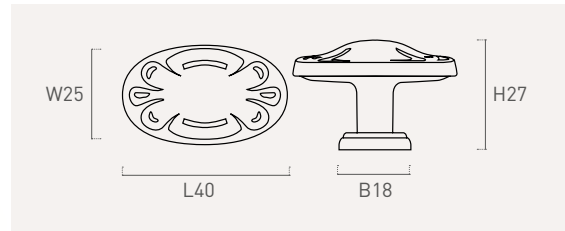

zamak

Color	Cod.	Ref.	L	W	H	B	
70	<b>2690C</b>	269.40.70	40	25	27	18	12
80	<b>2690P</b>	269.40.80	40	25	27	18	12

289

zamak

Color	Cod.	Ref.	Ø	B	H	
70	<b>2893C</b>	289.30.70	30	15	26	12

290

zamak

Color	Cod.	Ref.	L	W	H	B	
70	<b>2905C</b>	290.48.70	48	18	30	20	12