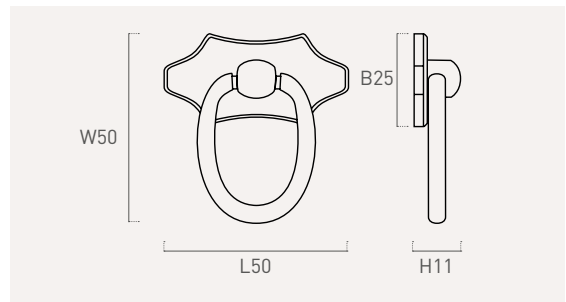

228

zamak

Color	Cod.	Ref.	L	W	H	
	<b>228C1</b>	228.22.74	<b>22</b>	13	7	12

223

zamak

Color	Cod.	Ref.	Ø	L	W	H	B	Icon
77	<b>2230N</b>	223.50.77	46	54	45	19	21	12

250

zamak