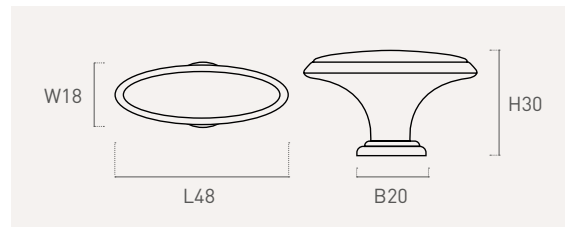

zamak

Color	Cod.	Ref.	L	W	H	B	
70	<b>2690C</b>	269.40.70	40	25	27	18	12
80	<b>2690P</b>	269.40.80	40	25	27	18	12

289

zamak

Color	Cod.	Ref.	Ø	B	H	
70	<b>2893C</b>	289.30.70	30	15	26	12

290

zamak

Color	Cod.	Ref.	L	W	H	B	
70	<b>2905C</b>	290.48.70	48	18	30	20	12