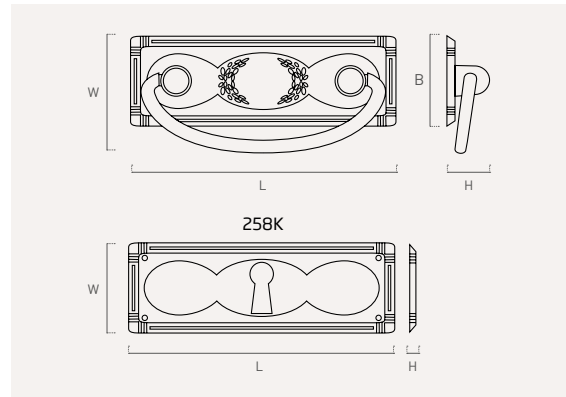

258

zamak

Color	Cod.	Ref.	L	W	H	B	📦
70	2580C	258.96.70	96	42	14	32	12
	2581C	258K.96.70	96	32	2	32	12