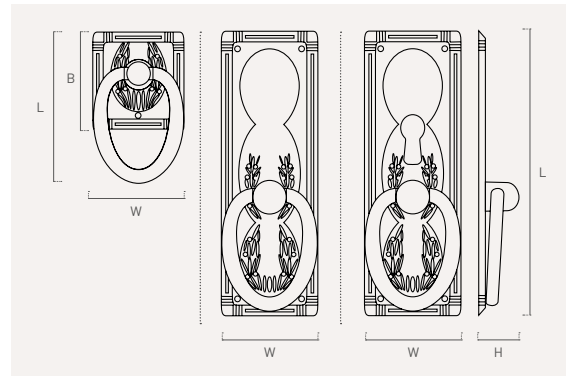

257

zamak

Color	Cod.	Ref.	L	W	H	📦
70	2570C	257.50.70	50	27	12	12

258

zamak

Color	Cod.	Ref.	L	W	H	B	📦
70	2580C	258.96.70	96	42	14	32	12
	2581C	258K.96.70	96	32	2	32	12

259

zamak